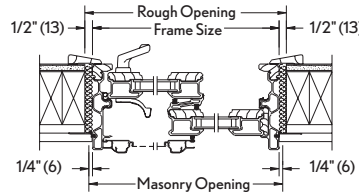

1-4 (406)
1-4 1/4 (413)
1-3 3/4 (400)
12 15/16" (329)

ISPDG7216

ISPDG10716

3 Panel Sliding Patio Doors

Mas. Opg. (mm)	8-11 (2718)	8-11 (2718)	8-11 (2718)
Rgh. Opg. (mm)	8-11 1/2 (2731)	8-11 1/2 (2731)	8-11 1/2 (2731)
Frame Size (mm)	8-10 1/2 (2705)	8-10 1/2 (2705)	8-10 1/2 (2705)
Glass Size (mm)	32 1/4" (819)	32 1/4" (819)	32 1/4" (819)

6-10 1/4" (2089)
6-10 1/2" (2096)
6-10" (2083)
76 1/4" (1937)

ISPD9068 XOO

ISPD9068 OOX

ISPD9068 OXO

Construction Details

2 Panel XO Operator Jamb

Head Jamb & Sill

Direct Glaze Transom Over Sliding Patio Door

3 Panel OXO Operator Jamb

Direct Glaze Transom Over Sliding Patio Door

Mas. Opg. (mm)	5-11 1/2 (1816)
Rgh. Opg. (mm)	6-0 (1829)
Frame Size (mm)	5-11 (1803)

8-2" (2489)
8-2 1/4" (2496)
8-1 3/4" (2483)

ISPDG7216 / ISPD6068 XO

Details and Elevations not to scale.

Optional Sliding Door Grilles, GBGs, SDLs and SDLs with Spacer Bar are available in a standard Rectangular cut shown. Other available lite cuts shown on page 43.

XO operation shown, OX operation optional. When ordering 6 9/16" (167 mm) or 6 13/16" (173 mm) jambs, add 1/4" (6 mm) to width and 1/8" (3 mm) to height for Rough Opening, Frame Size and Masonry Opening.