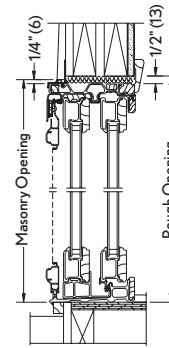

1-4 (406)
1-4 1/4 (413)
1-3 3/4 (400)
12 15/16" (329)

ISPDG7216

ISPDG10716

3 Panel Sliding Patio Doors

Mas. Opg. (mm)	8-11 (2718)	8-11 (2718)	8-11 (2718)
Rgh. Opg. (mm)	8-11 1/2 (2731)	8-11 1/2 (2731)	8-11 1/2 (2731)
Frame Size (mm)	8-10 1/2 (2705)	8-10 1/2 (2705)	8-10 1/2 (2705)
Glass Size (mm)	32 1/4" (819)	32 1/4" (819)	32 1/4" (819)

6-10 1/4" (2089)
6-10 1/2" (2096)
6-10" (2083)
76 1/4" (1937)

ISPD9068 XOO

ISPD9068 OOX

ISPD9068 OXO

Construction Details

2 Panel XO Operator Jamb

Head Jamb & Sill

Direct Glaze Transom Over Sliding Patio Door

3 Panel OXO Operator Jamb

Direct Glaze Transom Over Sliding Patio Door

Mas. Opg. (mm)	5-11 1/2 (1816)
Rgh. Opg. (mm)	6-0 (1829)
Frame Size (mm)	5-11 (1803)

8-2" (2489)
8-2 1/4" (2496)
8-1 3/4" (2483)

ISPDG7216 / ISPD6068 XO

Details and Elevations not to scale.

Optional Sliding Door Grilles, GBGs, SDLs and SDLs with Spacer Bar are available in a standard Rectangular cut shown. Other available lite cuts shown on page 43.

XO operation shown, OX operation optional. When ordering 6 9/16" (167 mm) or 6 13/16" (173 mm) jambs, add 1/4" (6 mm) to width and 1/8" (3 mm) to height for Rough Opening, Frame Size and Masonry Opening.